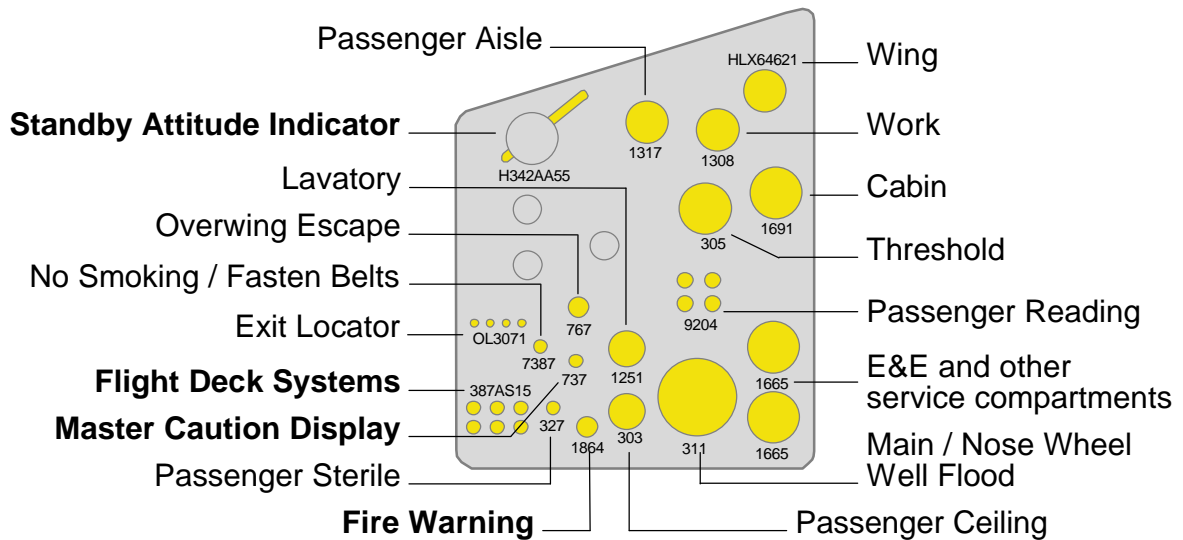

SPARE BULBS - BOEING 737

Lamps marked in **bold** are for installation on the flight deck :

737 Classic

737 NG

From the Boeing 737 Management Reference Guide