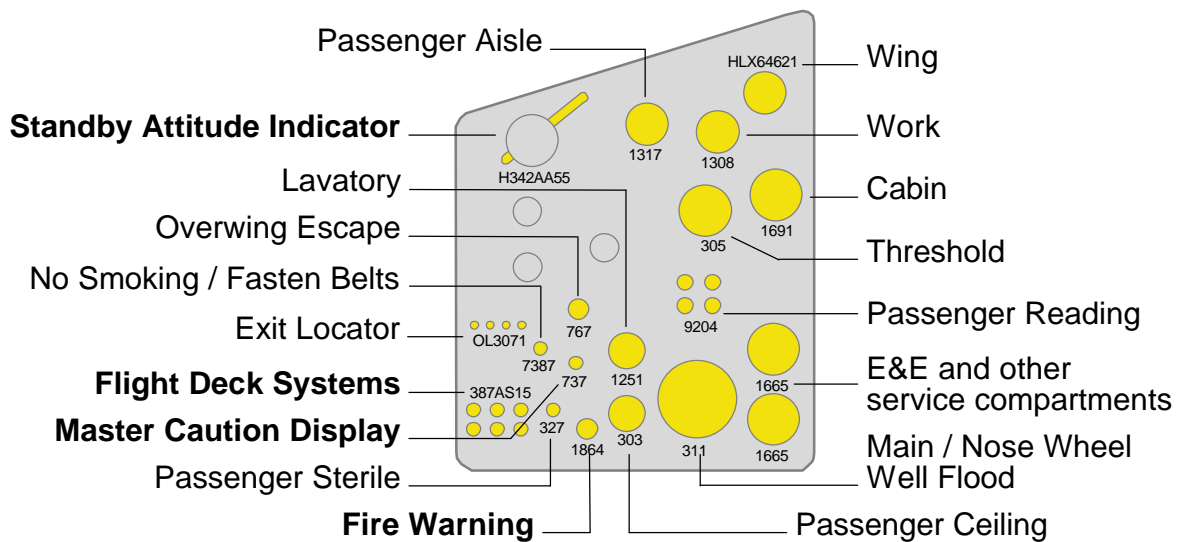

SPARE BULBS - BOEING 737

Lamps marked in **bold** are for installation on the flight deck :

737 Classic

737 NG

From the Boeing 737 Management Reference Guide