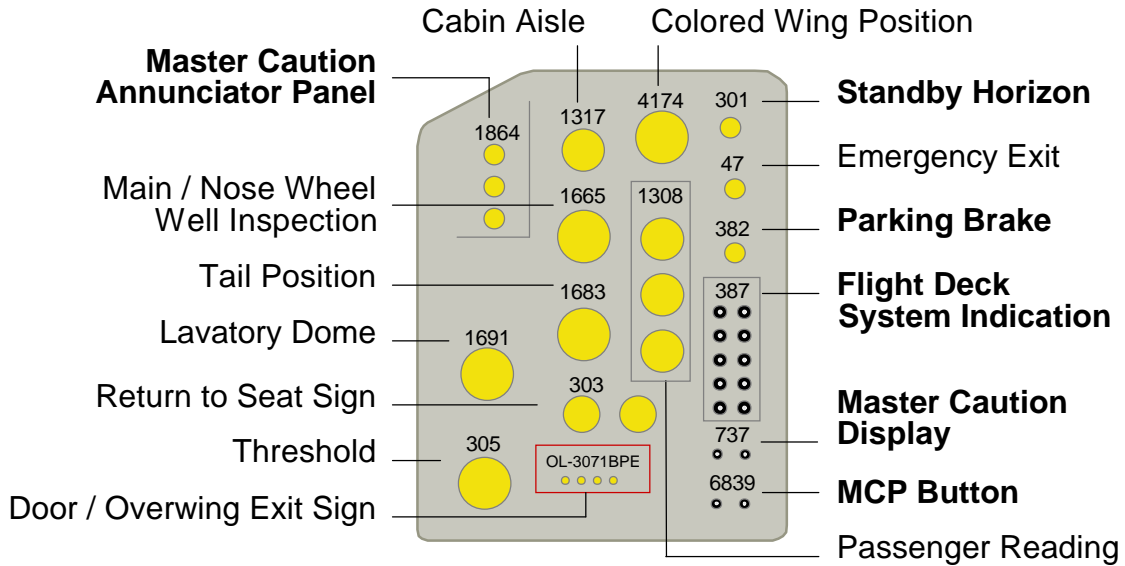

SPARE BULBS - BOEING 737

Lamps marked in **bold** are for installation on the flight deck :

737 Classic

737 NG

From the Boeing 737 Management Reference Guide